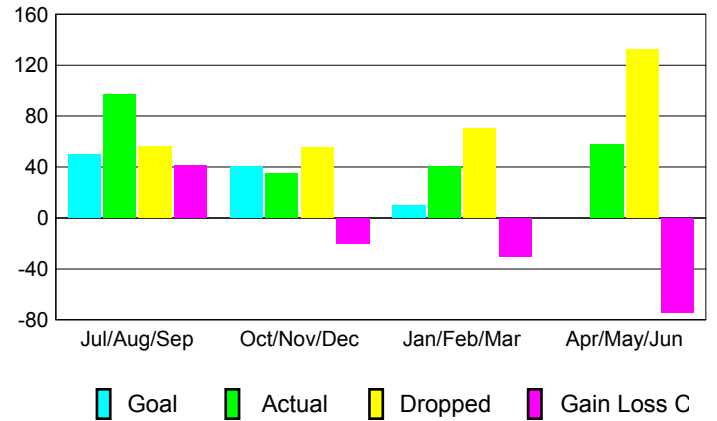

GMT: **Junichi Takata**

Location: **JAPAN**

GMT CA: **5**

CLUBS

Month	New Club Goal	Actual New Clubs	Actual Dropped Clubs	Gain/Loss of Clubs
2012-2013				
Jul/Aug/Sep	0	0	0	0
Oct/Nov/Dec	0	0	0	0
Jan/Feb/Mar	0	0	0	0
Apr/May/June	0	0	0	0
Totals	0	0	0	0

Club Results 2012-2013

Goal, New, Dropped, Gain/Loss

YTD Status Quo Clubs 2012-2013

Status Quo Clubs Compared to Status Quo Members

Club Gain/Loss 2012-2013

MEMBERSHIP

Month	Net Memb Goal	Actual New Memb	Actual Dropped Memb	Gain/Loss of Memb
2012-2013				
Jul/Aug/Sep	50	97	56	41
Oct/Nov/Dec	40	35	55	-20
Jan/Feb/Mar	10	40	70	-30
Apr/May/June	0	58	132	-74
Totals	100	230	313	-83

Membership Results 2012-2013

Goal, New, Dropped, Gain/Loss

Gender Comparison 2012-2013

Membership Gain/Loss 2012-2013